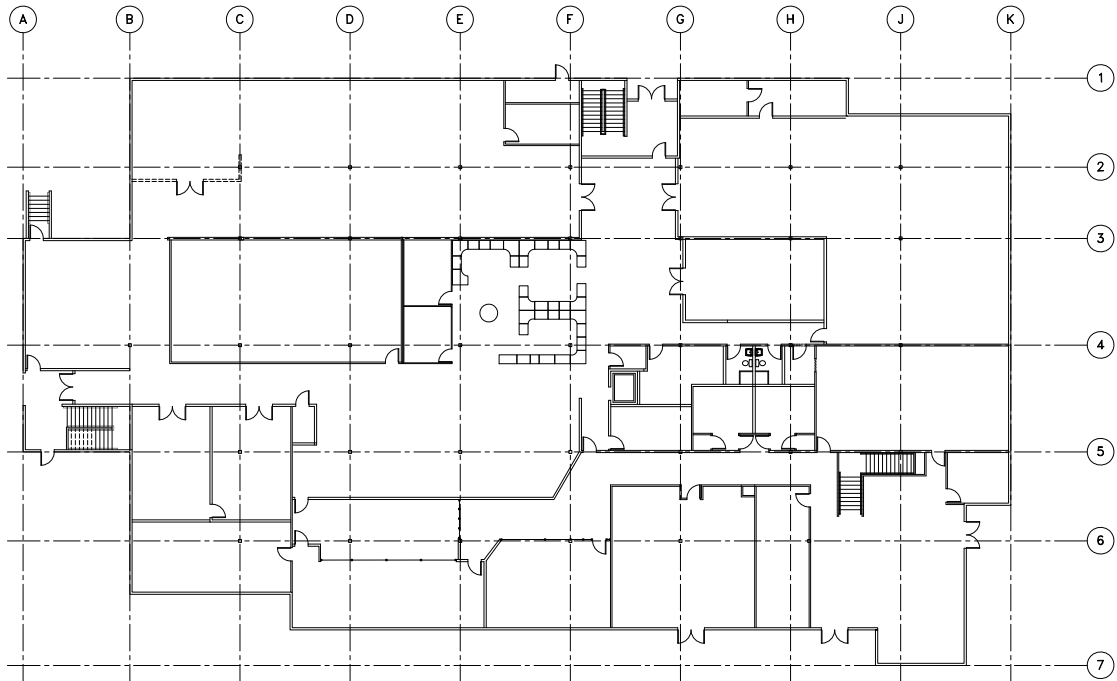

PCS Kent (6020)

6020 South 190th St, Kent, WA 98032

First floor

Second floor